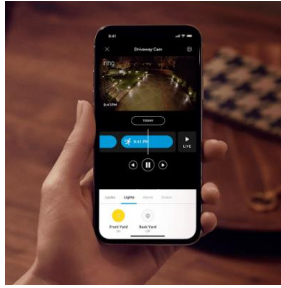

TILE: Saffron 17x17 Ceramic

Color: 0500 Light Gray

CARPET: Fairbain

Color: 501 Steel

CONNECTED HOME FEATURES

Video Doorbell

Access Ring Doorbell Through the Ring App

WiFi Smart Thermostat